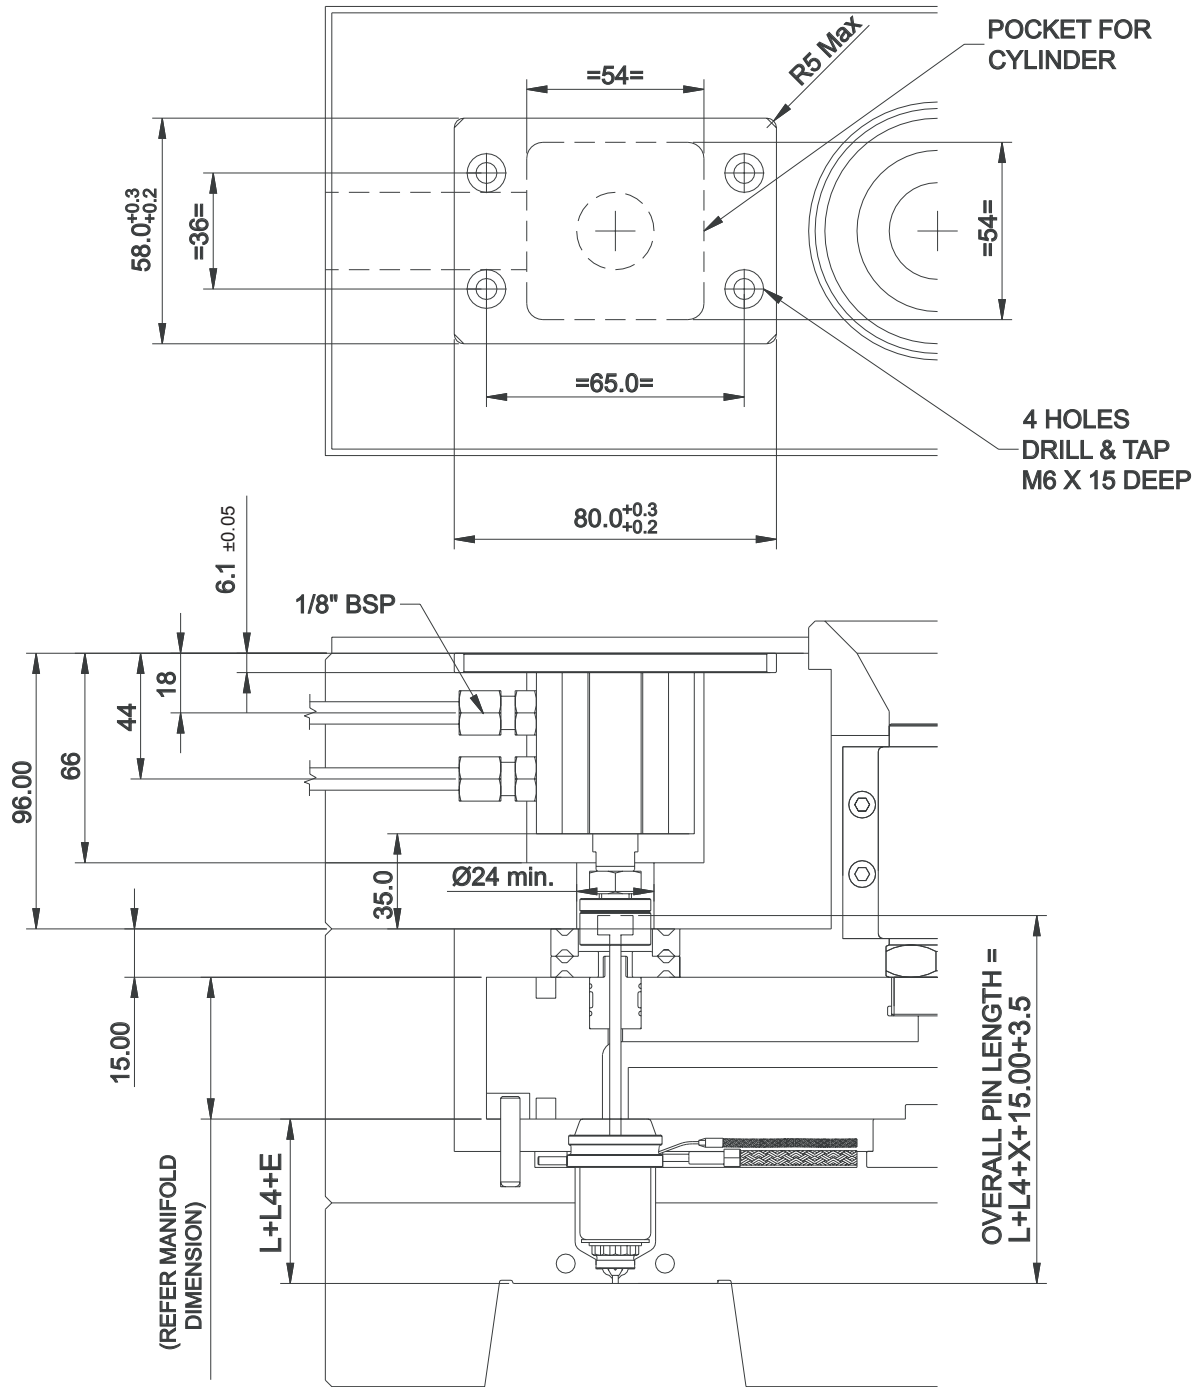

# MVCH Valve Gate

smart hot runner solutions

[www.mastip.com](http://www.mastip.com)

MVCH2510 Hydraulic Cylinder

**Mastip Head Office New Zealand**

550 Rosebank Road  
Avondale, PO Box 90-651  
Auckland, New Zealand  
Phone: +64 9 970 2100  
Fax: +64 9 970 2070  
Email: mastip@mastip.com